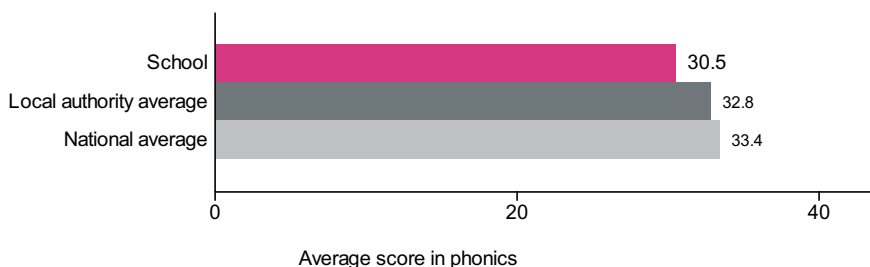

Phonics average score

Number of pupils = 22