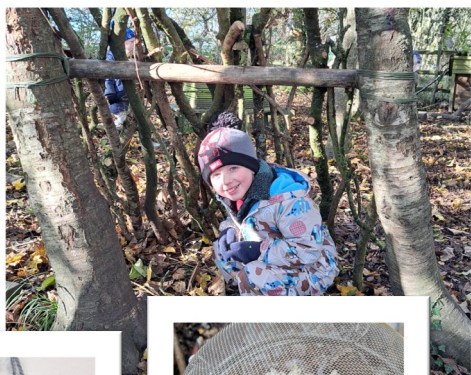

Forest School

Forest School Dates

Friday 29th November - Dolphin (In school)
Thursday 5th December - Otter (In school)
Friday 13th December - Eagle (Backhouse Woods)

@aldingtonprimary

www.aldington.kent.sch.uk